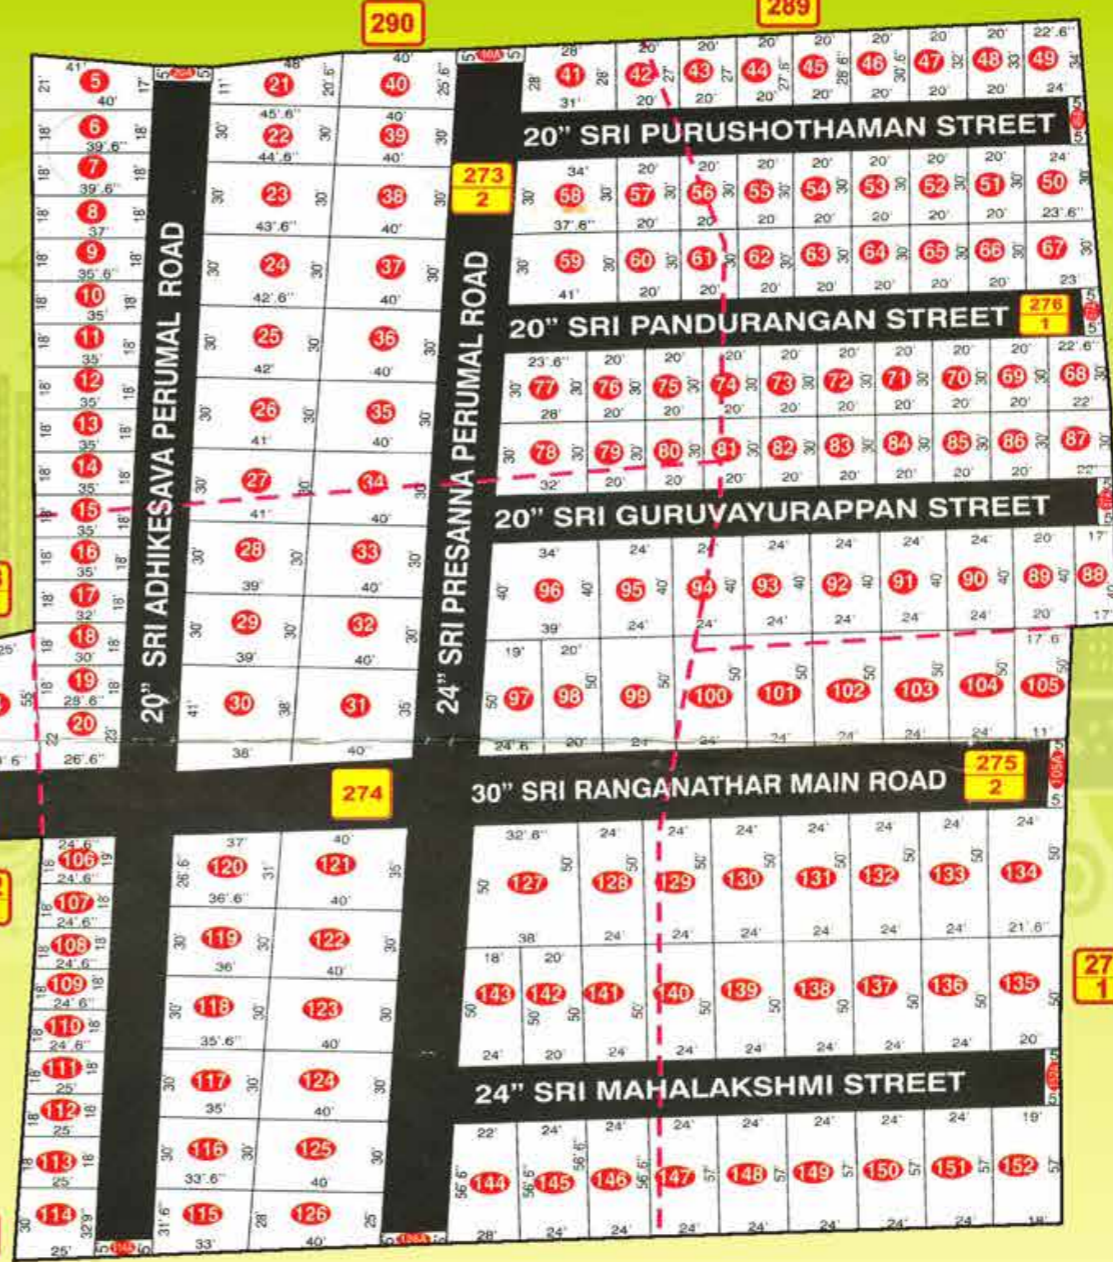

P.No.	S.No.	Sq.Ft	P.No.	S.No.	Sq.Ft	P.No.	S.No.	Sq.Ft	P.No.	S.No.	Sq.Ft
1	273/2	1135	39	273/2	1135	77	273/2	773	115	274	989
2	273/2	1298	40	273/2	920	78	273/2,274	900	116	274	1028
3	273/2	1433	41	273/2	826	79	273/2,274	600	117	274	1058
4	273/2	1430	42	273/2,276/1	550	80	273/2,274	600	118	274	1073
5	273/2	770	43	276/1	540	81	273/2,274,276/1	900	119	274	1088
6	273/2	716	44	276/1	545	82	276/1	600	120	274	1057
7	273/2	711	45	276/1	560	83	276/1	600	121	274	1320
8	273/2	689	46	276/1	590	84	276/1	600	122	274	1200
9	273/2	653	47	276/1	625	85	276/1	600	123	274	1200
10	273/2	635	48	276/1	650	86	276/1	600	124	274	1200
11	273/2	630	49	276/1	779	87	276/1	600	125	274	1200
12	273/2	630	50	276/1	713	88	276/1	680	126	274	1080
13	273/2	630	51	276/1	600	89	276/1	800	127	274	1763
14	273/2	630	52	276/1	600	90	276/1	960	128	274	1200
15	273/2, 274	630	53	276/1	600	91	276/1	960	129	274,275/2	1200
16	274	639	54	276/1	600	92	276/1	960	130	275/2	1200
17	274	594	55	276/1	600	93	276/1	960	131	275/2	1200
18	274	558	56	273/2,276/1	600	94	274,276/1	960	132	275/2	1200
19	274	527	57	273/2	600	95	274	960	133	275/2	1200
20	274	619	58	273/2	1073	96	274	1460	134	275/2	1138
21	273/2	736	59	273/2	1178	97	274	1088	135	275/2	1038
22	273/2	1350	60	273/2	600	98	274	1000	136	275/2	1200
23	273/2	1320	61	273/2,276/1	600	99	274	1200	137	275/2	1200
24	273/2	1290	62	276/1	600	100	274,275/2,276/1	1200	138	275/2	1200
25	273/2	1268	63	276/1	600	101	275/2,276/1	1200	139	275/2	1200
26	273/2	1245	64	276/1	600	102	275/2,276/1	1200	140	274,275/2	1200
27	273/2,274	1230	65	276/1	600	103	275/2,276/1	1200	141	274	1200
28	274	1200	66	276/1	600	104	275/2,276/1	1200	142	274	1000
29	274	1170	67	276/1	698	105	275/2,276/1	1200	143	274	1050
30	274	1521	68	276/1	668	106	274	453	144	274	1413
31	274	1460	69	276/1	600	107	274	451	145	274	1356
32	274	1200	70	276/1	600	108	274	441	146	274	1356
33	274	1200	71	276/1	600	109	274	441	147	274,275/2	1362
34	273/2,274	1200	72	276/1	600	110	274	441	148	275/2	1368
35	273/2/2	1200	73	276/1	600	111	274	446	149	275/2	1368
36	273/2	1200	74	273/2,276/1	600	112	274	450	150	275/2	1368
37	273/2	1200	75	273/2	600	113	274	450	151	275/2	1368
38	273/2	1200	76	273/2	600	114	274	784	152	275/2	1055