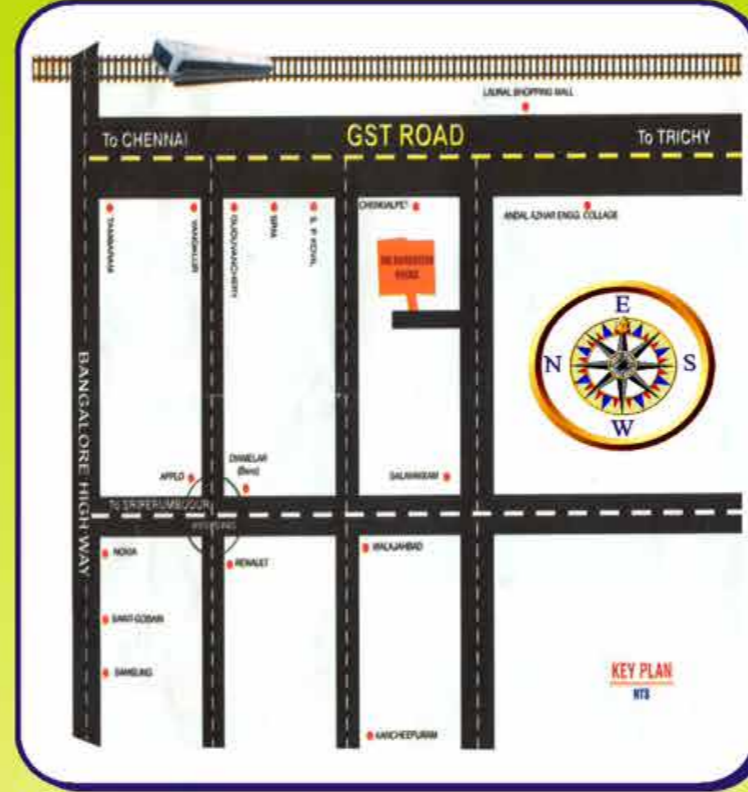

மகனின் சிறப்பு அம்சங்கள்

Salient Features:

- Close to Chengalpet Town
- Very close to National Highway
- Pepsico, Andal Azhagar Engg. College
- Direct Buses from Chennai - Koyambedu,
- Tambaram
- Close to Schools & Colleges
- Close to Bazaar & Hospitals
- Fully Fenced with Clear Title
- Sweet & Potable Ground water
- Ready to Construct and fast appreciation

**உங்கள் முதலீடு பன்மடங்காக
மிக விரைவில் உயர் அரிய வாய்ப்பு!**

- 2000 குடியிருப்புகளுக்கு மத்தியில் அமைந்துள்ள மனை பிரிவு
- உடனே வீடு கட்டி குடியேறும் வசதி
- 20 அடியில் சுவையான குடிநீர்
- பள்ளிகள், கல்லூரிகள், தொழில் நிறுவனங்களுக்கு மிக அருகில்
- செங்கல்பட்டு பேருந்து, இரயில் நிலையத்திலிருந்து நேரடி
- பேருந்து, ஜேர் ஆட்டோ வசதி
- GST ரோடுவிலிருந்து 1.5 km
- மின்சார வசதி, தண்ணீர் வசதி அமையவற்ற மனை பிரிவு
- நிரமாண்ட நுழைவு வாயில் கேட் அமையவற்றது.
- மனையை சுற்றிலும் முன்கம்பி வேலியால் பாதுகாக்கப்பட்டது.

Foundation & Enterprises

Join the Journey of Success.....

#60,D, P.M. Gopal Street, Zamin Pallavaram,
Near Dharga Road, Chennai - 600 043.
Email: i5foundationenterprises@gmail.com
Website: www.i5foundation.in

Contact: